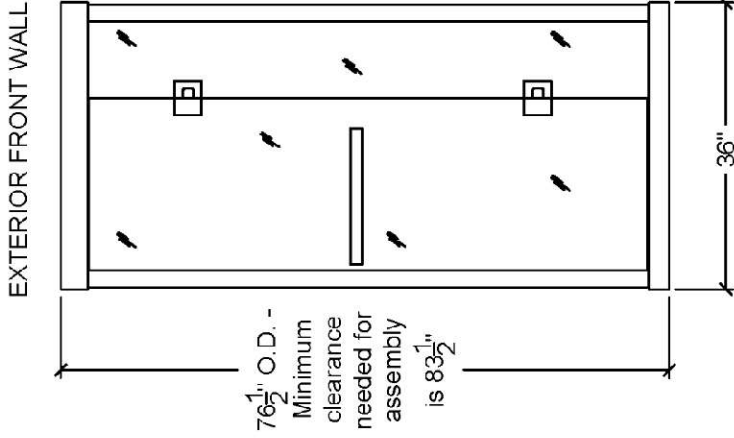

Sauna Model:	S810
Version:	V4
P/N:	9804-431
Heater Model:	CarbonFlex IR
Control Type:	SL2-WiFi
Voltage:	120
Phase:	1
Amps:	15
Watts:	1800
Cord Length:	6'
Ext. Wood:	Canadian Hemlock
Int. Wood:	Canadian Hemlock
Door Type:	All-Glass Bronze Tint
Door Dimensions:	21-5/8"x68-3/4"
SQ. Footage:	7.1
CU. Footage:	43.6
Lighting Type:	Under Bench/Valance
Largest Panel Size:	36" x 76-1/2"
Drawing Rev. Date:	4-27-2022
Shipping Weight (Approx.):	345 lbs Palletized (in lbs)

* SAUNA360 reserves the right to make changes to these measurements from time to time without notice

PHOTOGRAPHIC VIEW
Customer Approval: X