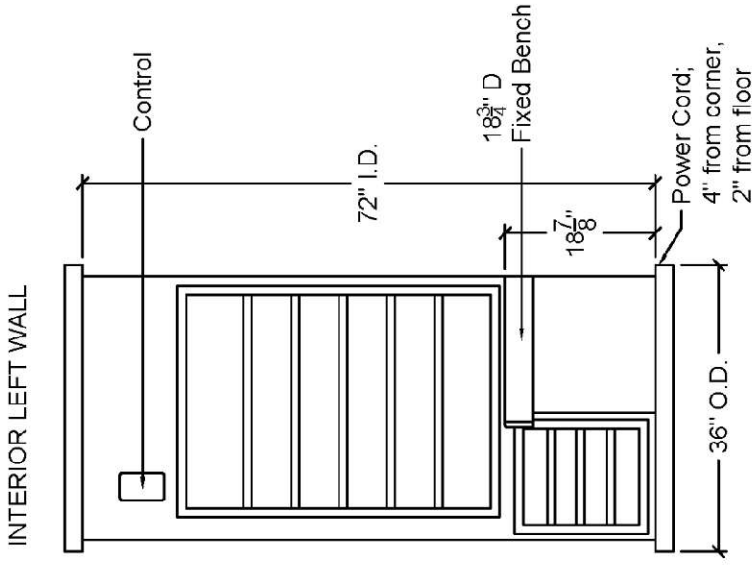

Sauna Model:	S810
Version:	V4
P/N:	9804-431
Heater Model:	CarbonFlex IR
Control Type:	SL2-WiFi
Voltage:	120
Phase:	1
Amps:	15
Watts:	1800
Cord Length:	6'
Ext. Wood:	Canadian Hemlock
Int. Wood:	Canadian Hemlock
Door Type:	All-Glass Bronze Tint
Door Dimensions:	21-5/8"x68-3/4"
SQ. Footage:	7.1
CU. Footage:	43.6
Lighting Type:	Under Bench/Valance
Largest Panel Size:	36" x 76-1/2"
Drawing Rev. Date:	4-27-2022
Shipping Weight (Approx.):	345 lbs Palletized (in lbs)

* SAUNA360 reserves the right to make changes to these measurements from time to time without notice

PHOTOGRAPHIC VIEW
Customer Approval: X