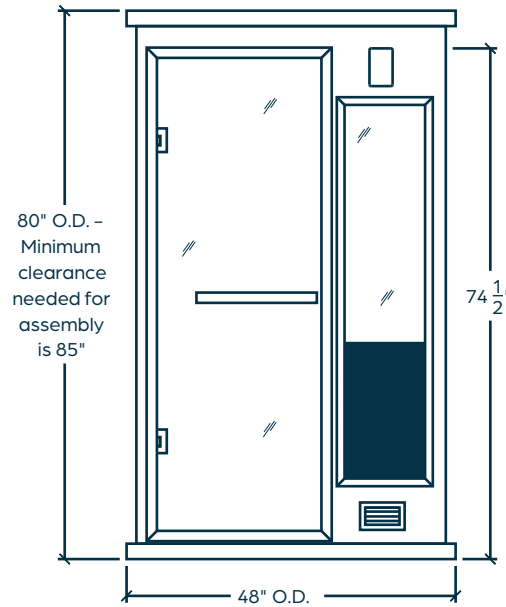

## TECHNICAL

Dimensions: 48"W x 48"D x 80"H

Weight: ~438 lbs.

Electrical: 120 V Plug-In, 15- & 20-amp Models Available

# finnleo

EXTERIOR FRONT WALL

INTERIOR LEFT WALL

TOP DOWN VIEW

(w/ Interior Measurements)

Notes:

---

---