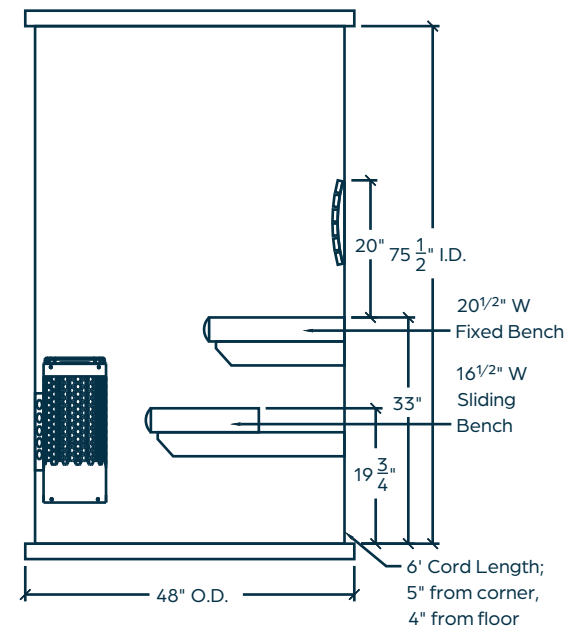

## TECHNICAL

Dimensions: 48"W x 48"D x 80"H

Weight: ~438 lbs.

Electrical: 120 V Plug-In, 15- & 20-amp Models Available

## CONSTRUCTION

Clear Canadian Hemlock construction

Finnish-engineered heating system

"Pin & Hook" wall attachment system

3" side and 5" overhead clearance required for installation

# finnleo

EXTERIOR FRONT WALL

INTERIOR LEFT WALL

TOP DOWN VIEW

(w/ Interior Measurements)

Notes:

---

---

Ext. Wood: Canadian Hemlock  
 Int. Wood: Canadian Hemlock  
 Door Type: All-Glass Bronze Tint  
 Door Dimensions: 24" x 69"  
 SQ. Footage: 13.3

CU. Footage: 83.8  
 Lighting Type: In-Backrest LED  
 Largest Panel Size: 48" x 80"  
 Drawing Rev. Date: 2-8-2024  
 Shipping Weight (Palletized): ~513 lbs.