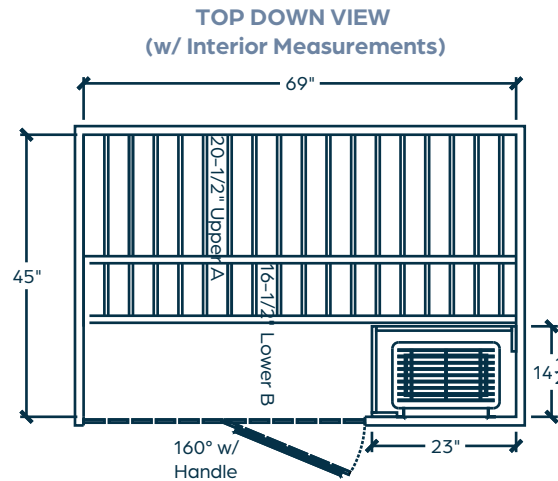

finnleo

Notes:

Dealer Contact Information:

Hallmark HM46

PORTABLE SAUNA

Version: V4
Part Number: 9806-6620
Heater Model: Designer-SL2 4.5 kW
Control Type: SL2-WiFi
Voltage: 240

Phase: 1
Amps: 18.8
Watts: 4500
Ext. Wood: Canadian Hemlock
Int. Wood: Canadian Hemlock

Cord Length: N/A
Door Type: All-Glass Bronze Tint
Door Dimensions: 21⁵/₈" x 73"
SQ. Footage: 21.6
CU. Footage: 136.1

Lighting Type: In-Backrest LED
Largest Panel Size: 73³/₈" x 49¹/₄"
Drawing Rev. Date: 4-27-2022
Shipping Weight (Palletized): ~711 lbs.