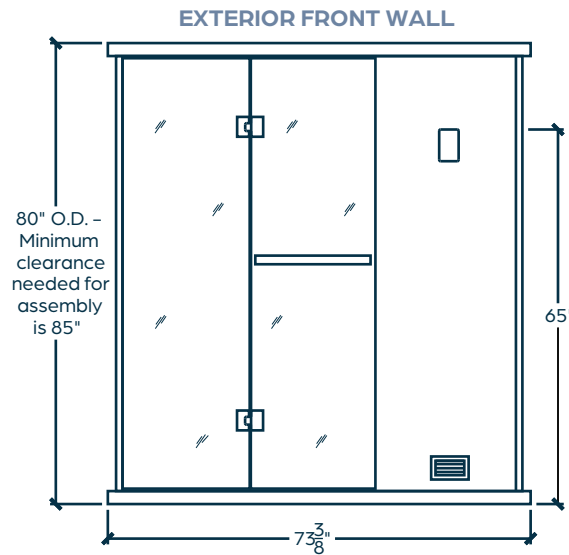

finnleo

Notes:

Dealer Contact Information:

Hallmark HM46

PORTABLE SAUNA

Version: V4
Part Number: 9806-6620
Heater Model: Designer-SL2 4.5 kW
Control Type: SL2-WiFi
Voltage: 240

Phase: 1
Amps: 18.8
Watts: 4500
Ext. Wood: Canadian Hemlock
Int. Wood: Canadian Hemlock

Cord Length: N/A
Door Type: All-Glass Bronze Tint
Door Dimensions: 21⁵/₈" x 73"
SQ. Footage: 21.6
CU. Footage: 136.1

Lighting Type: In-Backrest LED
Largest Panel Size: 73³/₈" x 49¹/₄"
Drawing Rev. Date: 4-27-2022
Shipping Weight (Palletized): ~711 lbs.