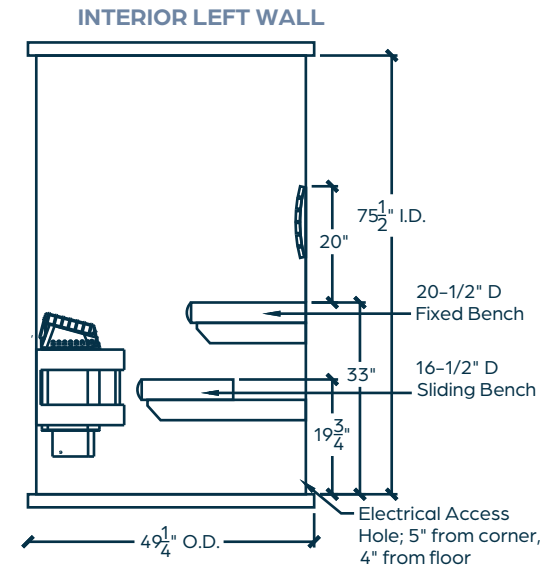

finnleo

Notes:

Dealer Contact Information:

Hallmark HM46

PORTABLE SAUNA

Version: V4
Part Number: 9806-6620
Heater Model: Designer-SL2 4.5 kW
Control Type: SL2-WiFi
Voltage: 240

Phase: 1
Amps: 18.8
Watts: 4500
Ext. Wood: Canadian Hemlock
Int. Wood: Canadian Hemlock

Cord Length: N/A
Door Type: All-Glass Bronze Tint
Door Dimensions: 21⁵/₈" x 73"
SQ. Footage: 21.6
CU. Footage: 136.1

Lighting Type: In-Backrest LED
Largest Panel Size: 73³/₈" x 49¹/₄"
Drawing Rev. Date: 4-27-2022
Shipping Weight (Palletized): ~711 lbs.