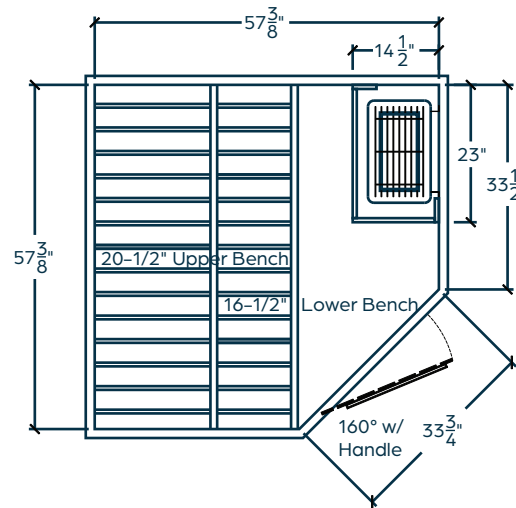

5'x5' Traditional, Portable Sauna

This corner unit sauna is designed to minimize the floor space

it requires in your home, yet it maximizes its interior space to seat 2-3 people comfortably. The HM55c is a 5-sided unit, with an all-glass door and two oversized windows that create openness despite its small footprint.

WiFi

Bluetooth

TECHNICAL

Dimensions: 60⁵/₈" W x 60⁵/₈" D x 80" H

Weight: ~597 lbs.

Electrical: 30-amp 240v. hardwire

CONSTRUCTION

Clear Canadian Hemlock construction

Peace-of-mind for you and your loved ones.

finnleo

EXTERIOR FRONT VIEW

INTERIOR BACK WALL

TOP DOWN VIEW
(w/ Interior Measurements)

Notes:

Dealer Contact Information:

Hallmark HM55c

PORTABLE SAUNA

Version: V4
 Part Number: 9806-6660
 Heater Model: Designer-SL2 4.5 kW
 Control Type: SL2-WiFi
 Voltage: 240

Phase: 1
 Amps: 18.8
 Watts: 4500
 Ext. Wood: Canadian Hemlock
 Int. Wood: Canadian Hemlock