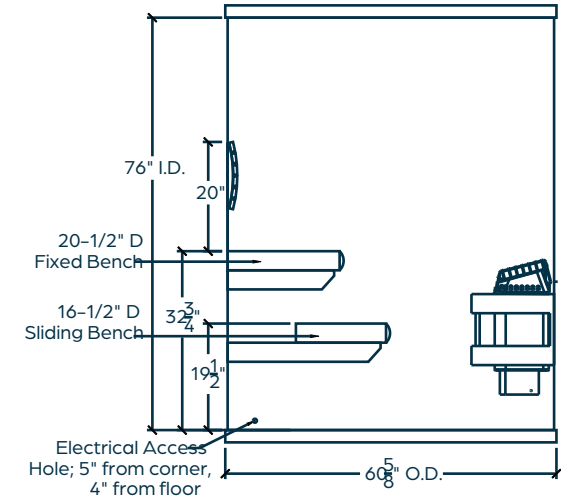

WiFi

Bluetooth

TECHNICAL

Dimensions: 60⁵/₈" W x 60⁵/₈" D x 80" H

Weight: ~597 lbs.

Electrical: 30-amp 240v. hardwire

CONSTRUCTION

Clear Canadian Hemlock construction

Finnish-engineered heating system

"Pin & Hook" wall attachment system

3" side and 5" overhead clearance required for installation

WARRANTY

Electric Heater: 5 years

Wood Cabinet: 5 years

Controls: 5 years

ETL Listed for Safety

Peace-of-mind for you and your loved ones.

finnleo

EXTERIOR FRONT VIEW

INTERIOR BACK WALL

TOP DOWN VIEW
(w/ Interior Measurements)

Notes:

Dealer Contact Information:

Hallmark HM55c

Cord Length: N/A
 Door Type: All-Glass Bronze Tint
 Door Dimensions: 23^{5/8}" x 68^{1/4}"
 SQ. Footage: 21.2
 CU. Footage: 133.6

Lighting Type: In-Backrest LED
 Largest Panel Size: 60^{5/8}" x 60"
 Drawing Rev. Date: 4-27-2022
 Shipping Weight (Palletized): ~672 lbs.