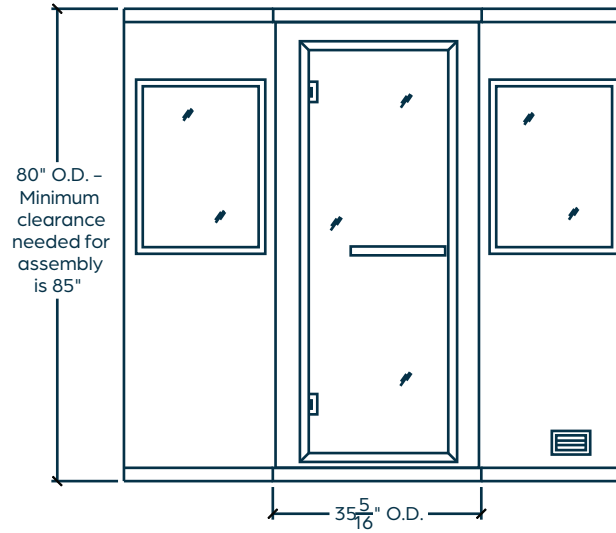

5'x5' Traditional, Portable Sauna

This corner unit sauna is designed to minimize the floor space

it requires in your home, yet it maximizes its interior space to seat 2-3 people comfortably. The HM55c is a 5-sided unit, with an all-glass door and two oversized windows that create openness despite its small footprint.

WiFi

Bluetooth

TECHNICAL

Dimensions: 60⁵/₈" W x 60⁵/₈" D x 80" H

Weight: ~597 lbs.

Electrical: 30-amp 240v. hardwire

CONSTRUCTION

Clear Canadian Hemlock construction

Finnish-engineered heating system

"Pin & Hook" wall attachment system

3" side and 5" overhead clearance required for installation

WARRANTY

Electric Heater: 5 years

Wood Cabinet: 5 years

Controls: 5 years

ETL Listed for Safety

Peace-of-mind for you and your loved ones.

finnleo

EXTERIOR FRONT VIEW

INTERIOR BACK WALL

TOP DOWN VIEW
(w/ Interior Measurements)

Notes:

Dealer Contact Information:

Hallmark HM55c