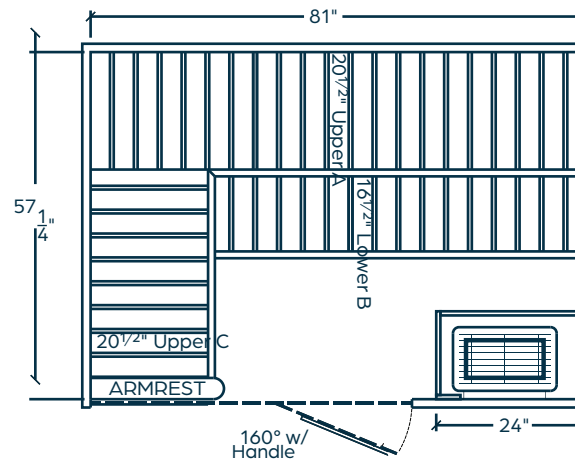

WiFi

Bluetooth

TECHNICAL

Dimensions: 85^{3/8}" W x 61^{3/8}" D x 80" H

Weight: ~800 lbs.

Electrical: 30-amp 240v. hardwire

CONSTRUCTION

Clear Canadian Hemlock construction

Peace-of-mind for you and your loved ones.

EXTERIOR FRONT WALL

INTERIOR LEFT WALL

TOP DOWN VIEW
(w/ Interior Measurements)

Notes:

Dealer Contact Information:

Hallmark HM57

PORTABLE SAUNA

Version: V4
 Part Number: 9806-6640
 Heater Model: Designer-SL2 6.0 kW
 Control Type: SL2-WiFi
 Voltage: 240

Phase: 1
 Amps: 25
 Watts: 6000
 Ext. Wood: Canadian Hemlock
 Int. Wood: Canadian Hemlock

Cord Length: N/A
 Door Type: All-Glass Bronze Tint
 Door Dimensions: 21⁵/₈" x 73"
 SQ. Footage: 32.2
 CU. Footage: 201.3

Lighting Type: In-Backrest LED
 Largest Panel Size: 85³/₈" x 61³/₈"
 Drawing Rev. Date: 4-27-2022
 Shipping Weight (Palletized): ~875 lbs.