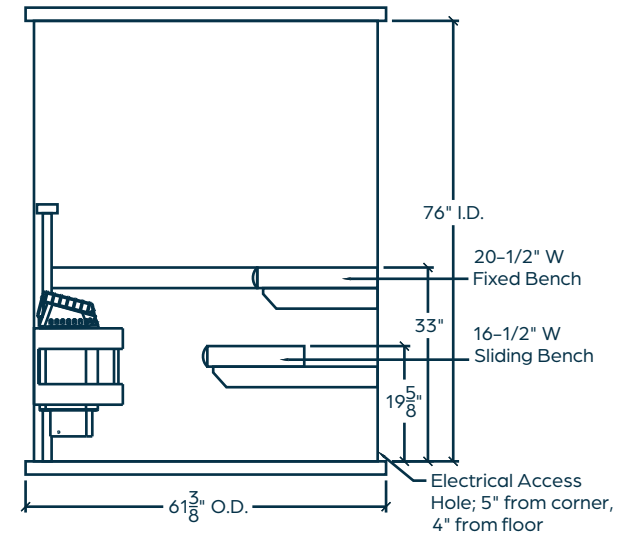

WiFi

Bluetooth

TECHNICAL

Dimensions: 85^{3/8}" W x 61^{3/8}" D x 80" H

Weight: ~800 lbs.

Electrical: 30-amp 240v. hardwire

CONSTRUCTION

Clear Canadian Hemlock construction

Finnish-engineered heating system

"Pin & Hook" wall attachment system

3" side and 5" overhead clearance required for installation

WARRANTY

Electric Heater: 5 years

Wood Cabinet: 5 years

Controls: 5 years

ETL Listed for Safety

Peace-of-mind for you and your loved ones.

EXTERIOR FRONT WALL

INTERIOR LEFT WALL

TOP DOWN VIEW
(w/ Interior Measurements)

Notes:

Dealer Contact Information:

Hallmark HM57

PORTABLE SAUNA

Version: V4
 Part Number: 9806-6640
 Heater Model: Designer-SL2 6.0 kW
 Control Type: SL2-WiFi
 Voltage: 240

Phase: 1
 Amps: 25
 Watts: 6000
 Ext. Wood: Canadian Hemlock
 Int. Wood: Canadian Hemlock

Cord Length: N/A
 Door Type: All-Glass Bronze Tint
 Door Dimensions: 21⁵/₈" x 73"
 SQ. Footage: 32.2
 CU. Footage: 201.3