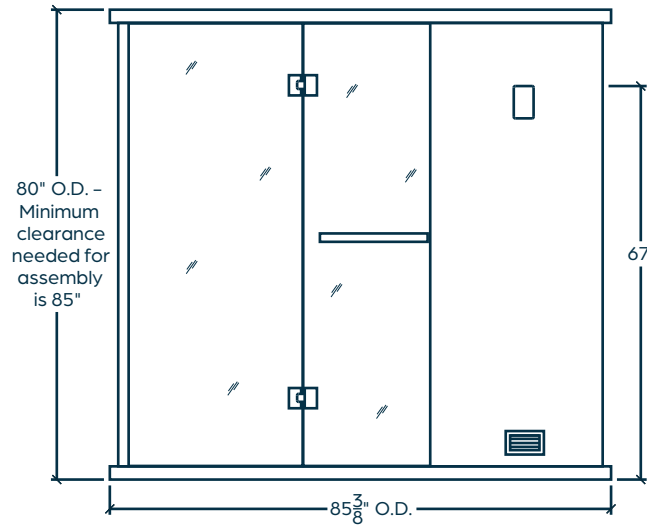

WiFi

Bluetooth

TECHNICAL

Dimensions: 85^{3/8}" W x 61^{3/8}" D x 80" H

Weight: ~800 lbs.

Electrical: 30-amp 240v. hardwire

CONSTRUCTION

Clear Canadian Hemlock construction

Finnish-engineered heating system

"Pin & Hook" wall attachment system

3" side and 5" overhead clearance required for installation

WARRANTY

Electric Heater: 5 years

Wood Cabinet: 5 years

Controls: 5 years

ETL Listed for Safety

Peace-of-mind for you and your loved ones.

EXTERIOR FRONT WALL

INTERIOR LEFT WALL

TOP DOWN VIEW
(w/ Interior Measurements)

Notes:

Dealer Contact Information:

Hallmark HM57

PORTABLE SAUNA

Lighting Type: In-Backrest LED
 Largest Panel Size: 85³/₈" x 61³/₈"
 Drawing Rev. Date: 4-27-2022
 Shipping Weight (Palletized): ~875 lbs.