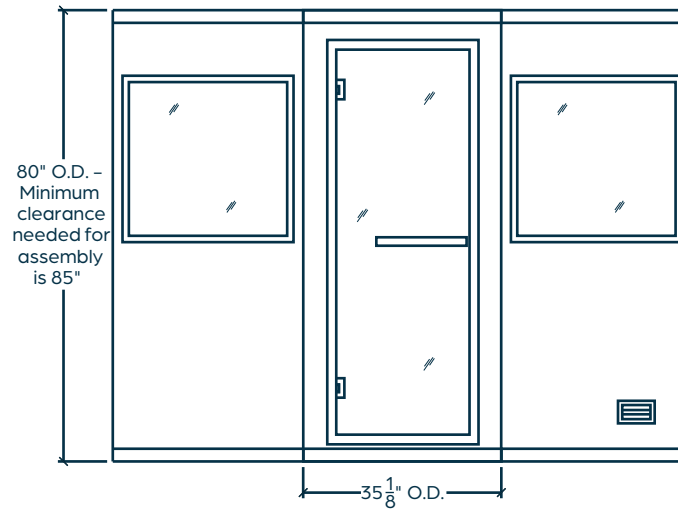

WiFi

Bluetooth

TECHNICAL

Dimensions: 72⁹/₁₆" W x 72⁹/₁₆" D x 80" H

Weight: ~783lbs.

Electrical: 30-amp 240v. hardwire

CONSTRUCTION

Clear Canadian Hemlock construction

Finnish-engineered heating system

"Pin & Hook" wall attachment system

3" side and 5" overhead clearance required for installation

WARRANTY

Electric Heater: 5 years

Wood Cabinet: 5 years

Controls: 5 years

ETL Listed for Safety

Peace-of-mind for you and your loved ones.

finnleo

EXTERIOR FRONT WALL

INTERIOR BACK WALL

TOP DOWN VIEW
(w/ Interior Measurements)

Notes:

Dealer Contact Information:

Hallmark HM66c