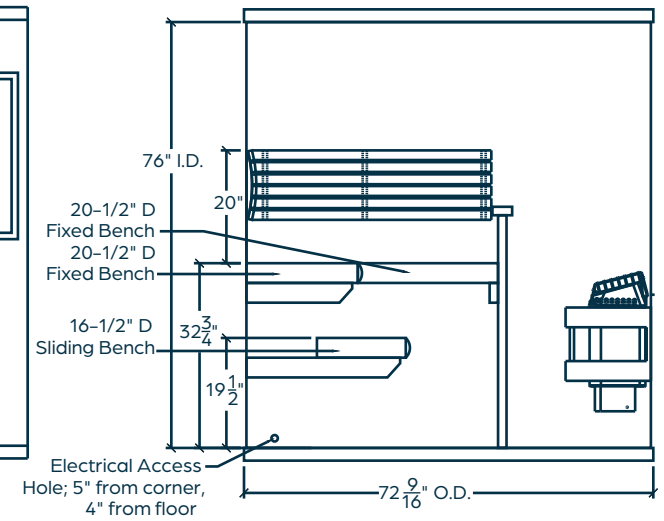

WiFi

Bluetooth

TECHNICAL

Dimensions: 72⁹/₁₆" W x 72⁹/₁₆" D x 80" H

Weight: ~783lbs.

Electrical: 30-amp 240v. hardwire

CONSTRUCTION

Clear Canadian Hemlock construction

Finnish-engineered heating system

"Pin & Hook" wall attachment system

3" side and 5" overhead clearance required for installation

WARRANTY

Electric Heater: 5 years

Wood Cabinet: 5 years

Controls: 5 years

ETL Listed for Safety

Peace-of-mind for you and your loved ones.

finnleo

EXTERIOR FRONT WALL

INTERIOR BACK WALL

TOP DOWN VIEW
(w/ Interior Measurements)

Notes:

Dealer Contact Information:

Hallmark HM66c

Cord Length: N/A
 Door Type: All-Glass Bronze Tint
 Door Dimensions: 23 ⁹/₁₆" x 68 ¹/₄"
 SQ. Footage: 31.6
 CU. Footage: 199.1

Lighting Type: In-Backrest LED
 Largest Panel Size: 72 ⁹/₁₆" x 72 ⁹/₁₆"
 Drawing Rev. Date: 4-27-2022
 Shipping Weight (Palletized): ~858 lbs.