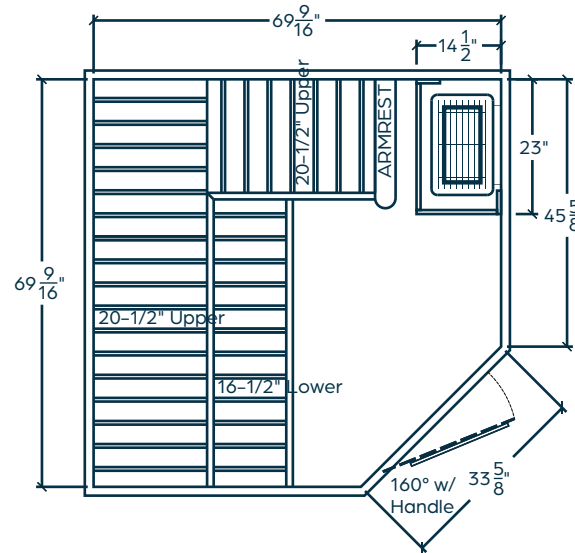

WiFi

Bluetooth

TECHNICAL

Dimensions: 72⁹/₁₆" W x 72⁹/₁₆" D x 80" H

Weight: ~783lbs.

Electrical: 30-amp 240v. hardwire

CONSTRUCTION

Clear Canadian Hemlock construction

Peace-of-mind for you and your loved ones.

finnleo

EXTERIOR FRONT WALL

INTERIOR BACK WALL

TOP DOWN VIEW
(w/ Interior Measurements)

Notes:

Dealer Contact Information:

Hallmark HM66c

PORTABLE SAUNA

Version: V4
 Part Number: 9806-6680
 Heater Model: Designer-SL2 6.0 kW
 Control Type: SL2-WiFi
 Voltage: 240

Phase: 1
 Amps: 25
 Watts: 6000
 Ext. Wood: Canadian Hemlock
 Int. Wood: Canadian Hemlock

Cord Length: N/A
 Door Type: All-Glass Bronze Tint
 Door Dimensions: 23 ⁹/₁₆" x 68 ¹/₄"
 SQ. Footage: 31.6
 CU. Footage: 199.1

Lighting Type: In-Backrest LED
 Largest Panel Size: 72 ⁹/₁₆" x 72 ⁹/₁₆"
 Drawing Rev. Date: 4-27-2022
 Shipping Weight (Palletized): ~858 lbs.