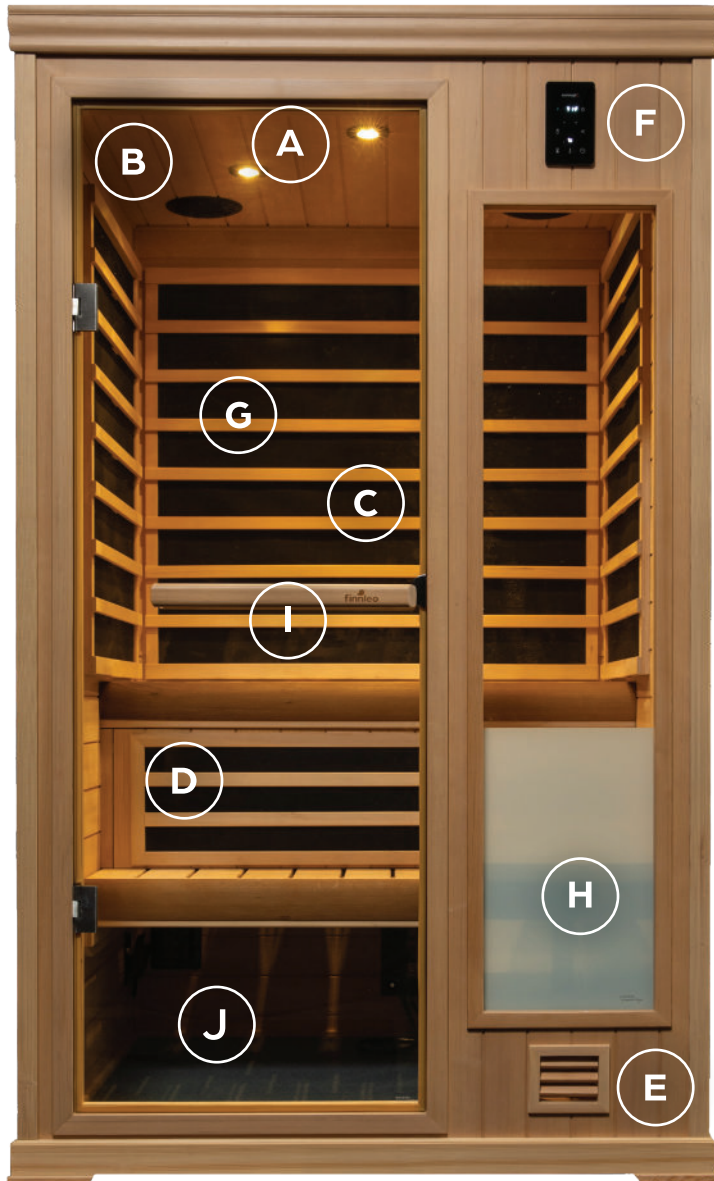

4'x4' Portable InfraSauna - Combination Infrared & Traditional

Great for solo sauna bathing, or with one other, the IS440 is an intimate room with superior heat capacity. Whether you're enjoying infrared from the wall-to-wall heating panels or traditional sauna heat from the Piccolo Mini heater, you're guaranteed to sweat. And even better, you simply need to assemble and plug into your standard 120V home outlet to get started.

A. CHROMA-THERAPY LED CEILING LIGHTING

Great for reading and mood creation with 6 color options.

B. BLUETOOTH SOUND SYSTEM

Integral state-of-the-art sound with heat-resistant speakers. Just pair with your Bluetooth® ready device.

C. ALL-GLASS DOOR

Non-claustrophobic feel with a clean, contemporary look.

D. FULL-SIZED CALF EMITTER

For maximum lower extremity exposure to healthy far-infrared heat energy.

E. CANADIAN HEMLOCK INSIDE & OUT

I. COMBINATION DOOR HANDLE

It's a door handle that doubles as a towel bar.

J. INTEGRAL FLOORING

Water-resistant for easy care and cleaning.

SPECIFICATIONS

Seats up to 2

Inside only

Low EMR & EF