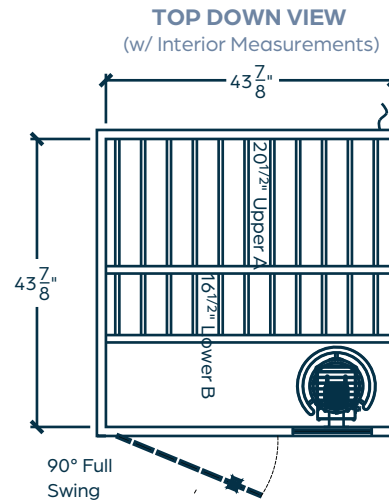

finnleo

Notes:

Dealer Contact Information:

InfraSauna IS440

PORTABLE SAUNA

Version: V4
Part Number:
9805-0780 (15-amp); 1.7 kW
9805-0790 (20-amp); 2.1 kW
Heater Model:
Piccolo Mini/CarbonFlex IR
Control Type: SL2-IS, w/Wi-Fi

Voltage: 120
Phase: 1
Amps: 15 or 20
Watts: 1800 (15a) or 2400 (20a)
Cord Length: 6'

Ext. Wood: Canadian Hemlock
Int. Wood: Canadian Hemlock
Door Type: All-Glass Bronze Tint
Door Dimensions: 23 ⁵/₈" x 68 ³/₈"
SQ. Footage: 13.4

CU. Footage: 84.4
Lighting Type: Ceiling Pucks (3)
Largest Panel Size: 48 ¹/₄" x 80"
Drawing Rev. Date: 2-8-2024
Shipping Weight (Palletized): ~610 lbs.

*Finnleo / Sauna360 reserves the right to make changes to these measurements from time to time without notice.

4220-415 revA 04-24