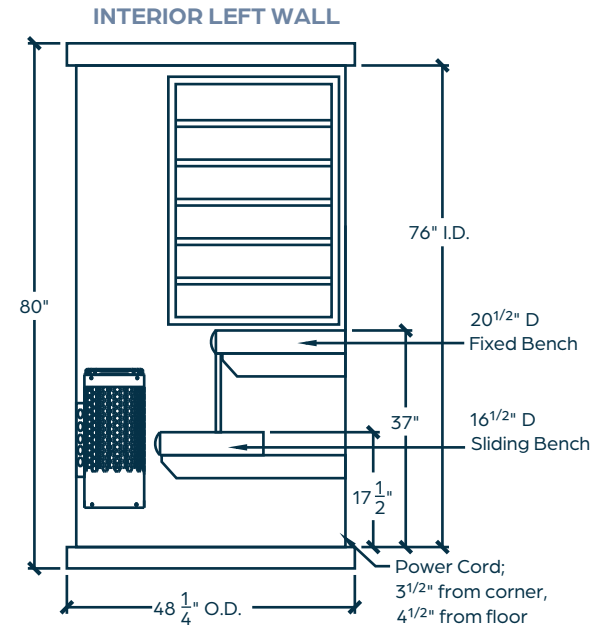

WiFi

Bluetooth

20 & 15 amp available

TECHNICAL

Dimensions: 48^{1/4}" W x 48^{1/4}" D x 80" H

Weight: ~535 lbs.

Electrical: 120 V Plug-In,
15- & 20-amp Models Available

CONSTRUCTION

Wood Cabinet: 5 years

Controls: 5 years

ETL Listed for Safety

Peace-of-mind for you and your loved ones.

finnleo

Notes:

Dealer Contact Information:

InfraSauna IS440

PORTABLE SAUNA

Version: V4
 Part Number:
 9805-0780 (15-amp); 1.7 kW
 9805-0790 (20-amp); 2.1 kW
 Heater Model:
 Piccolo Mini/CarbonFlex IR
 Control Type: SL2-IS, w/Wi-Fi

Voltage: 120
 Phase: 1
 Amps: 15 or 20
 Watts: 1800 (15a) or 2400 (20a)
 Cord Length: 6'

Ext. Wood: Canadian Hemlock
 Int. Wood: Canadian Hemlock
 Door Type: All-Glass Bronze Tint
 Door Dimensions: 23 ⁵/₈" x 68 ³/₈"
 SQ. Footage: 13.4

CU. Footage: 84.4
 Lighting Type: Ceiling Pucks (3)
 Largest Panel Size: 48 ¹/₄" x 80"
 Drawing Rev. Date: 2-8-2024
 Shipping Weight (Palletized): ~610 lbs.