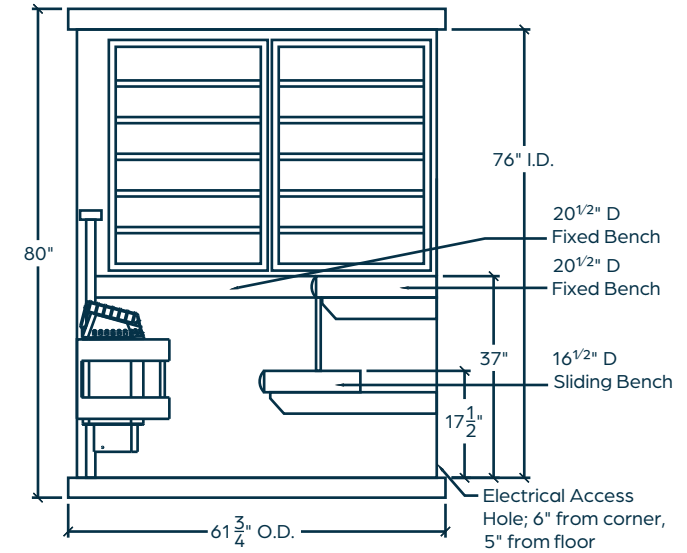

Inside only

Low EMR & EF

WiFi

Bluetooth

TECHNICAL

Dimensions: 72³/₄" W x 61³/₄" D x 80" H

Weight: ~736 lbs.

Electrical: 240 V hard-wired, 30-amp

Wood Cabinet: 5 years

Controls: 5 years

ETL Listed for Safety

Peace-of-mind for you and your loved ones.

EXTERIOR FRONT WALL

INTERIOR LEFT WALL

TOP DOWN VIEW
(w/ Interior Measurements)

Notes:

Ext. Wood: Canadian Hemlock
 Int. Wood: Canadian Hemlock
 Door Type: All-Glass Bronze Tint
 Door Dimensions: 21 ³/₄" x 73 ¹/₂"
 SQ. Footage: 28.1

CU. Footage: 179.1
 Lighting Type: Ceiling Pucks (3)
 Largest Panel Size: 72 ³/₈" x 76"
 Drawing Rev. Date: 1-12-2023
 Shipping Weight (Palletized): ~811 lbs.