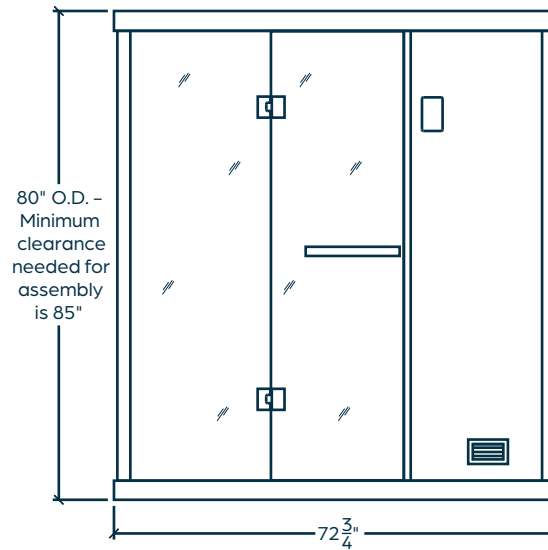

Inside only

Low EMR & EF

WiFi

Bluetooth

TECHNICAL

Dimensions: 72³/₄" W x 61³/₄" D x 80" H

Weight: ~736 lbs.

Electrical: 240 V hard-wired, 30-amp

Wood Cabinet: 5 years

Controls: 5 years

ETL Listed for Safety

Peace-of-mind for you and your loved ones.

EXTERIOR FRONT WALL

INTERIOR LEFT WALL

TOP DOWN VIEW
(w/ Interior Measurements)

Notes:

Ext. Wood: Canadian Hemlock
 Int. Wood: Canadian Hemlock
 Door Type: All-Glass Bronze Tint
 Door Dimensions: 21 ³/₄" x 73 ¹/₂"
 SQ. Footage: 28.1

CU. Footage: 179.1
 Lighting Type: Ceiling Pucks (3)
 Largest Panel Size: 72 ³/₈" x 76"
 Drawing Rev. Date: 1-12-2023
 Shipping Weight (Palletized): ~811 lbs.