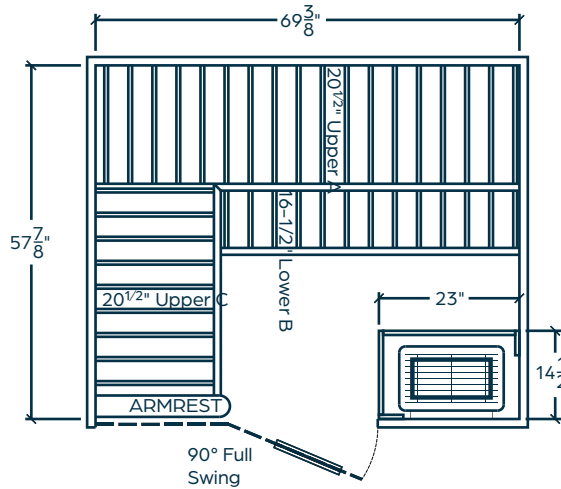

Wood Cabinet: 5 years

Controls: 5 years

ETL Listed for Safety

Peace-of-mind for you and your loved ones.

EXTERIOR FRONT WALL

INTERIOR LEFT WALL

TOP DOWN VIEW
(w/ Interior Measurements)

Notes:

Dealer Contact Information:

InfraSauna IS565

PORTABLE SAUNA

Version: V4
 Part Number: 9805-0840
 Heater Model:
 Designer 6.0 kW/CarbonFlex IR
 Control Type: SL2-IS WiFi

Voltage: 240
 Phase: 1
 Amps: 30
 Watts: 6000
 Cord Length: N/A

Ext. Wood: Canadian Hemlock
 Int. Wood: Canadian Hemlock
 Door Type: All-Glass Bronze Tint
 Door Dimensions: 21 ³/₄" x 73 ¹/₂"
 SQ. Footage: 28.1

CU. Footage: 179.1
 Lighting Type: Ceiling Pucks (3)
 Largest Panel Size: 72 ³/₈" x 76"
 Drawing Rev. Date: 1-12-2023
 Shipping Weight (Palletized): ~811 lbs.